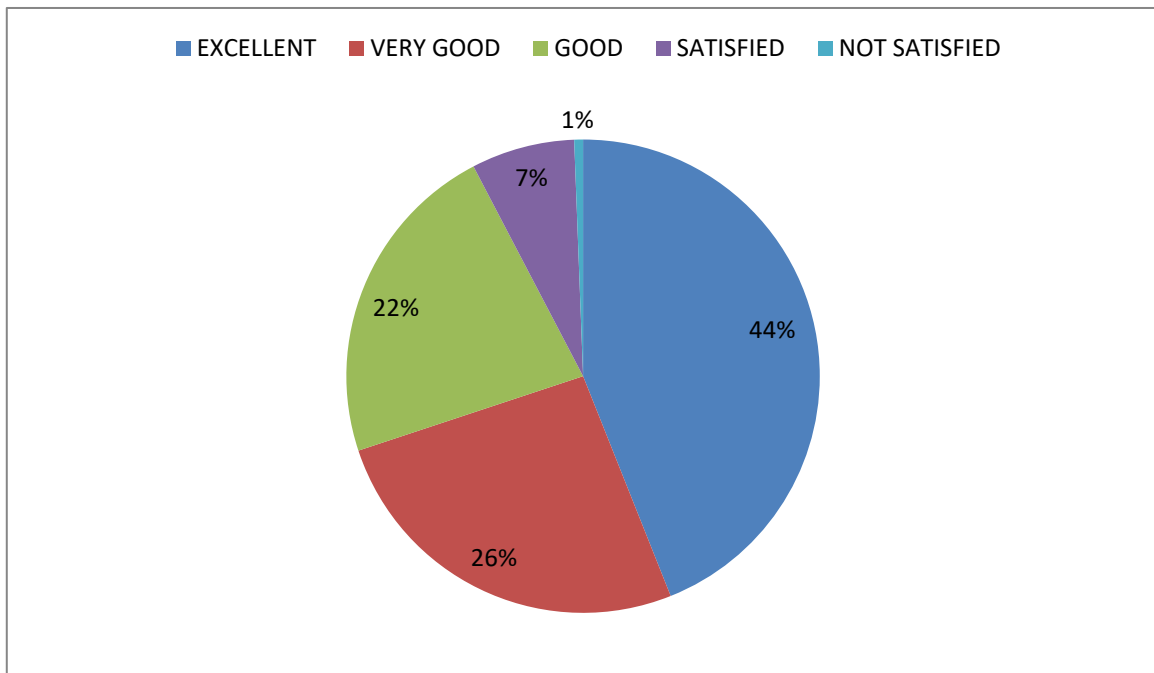

PARENTS FEEDBACK 2023-2024

TEACHING LEARNING ENVIRONMENT

FACULTY APPROACHABILITY

ACADEMIC QUALITY OF THE INSTITUTION

■ EXCELLENT ■ VERY GOOD ■ GOOD ■ SATISFIED ■ NOT SATISFIED

DISCIPLINE IN THE CAMPUS

■ EXCELLENT ■ VERY GOOD ■ GOOD ■ SATISFIED ■ NOT SATISFIED