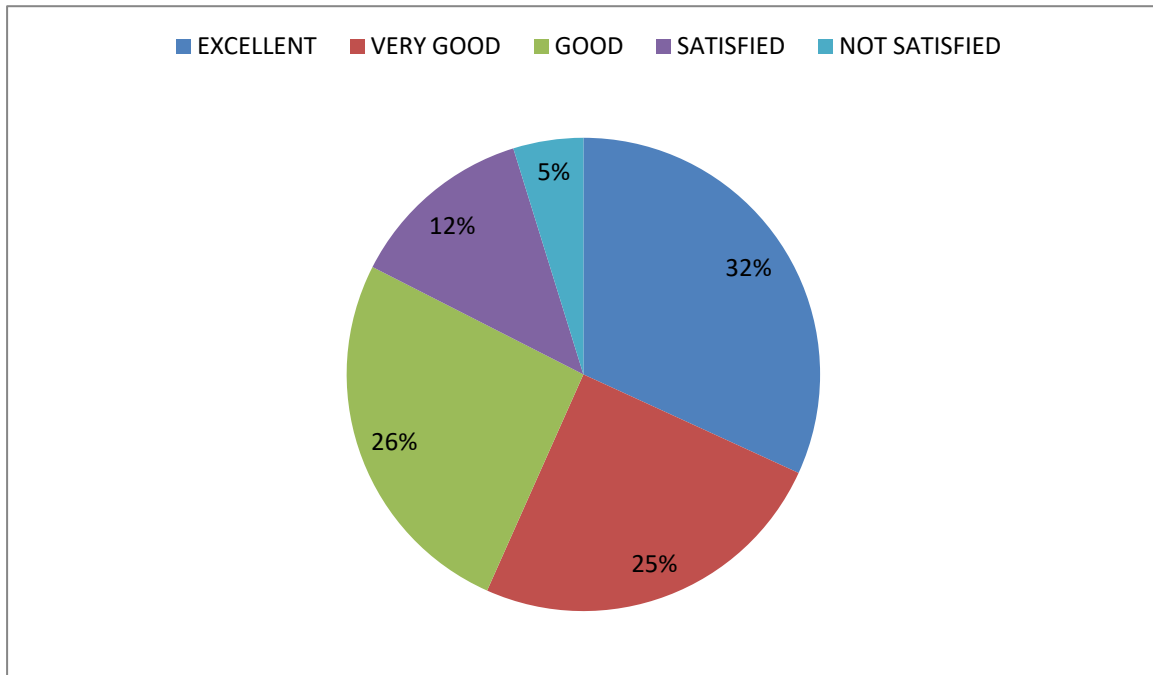

PLACEMENT ACTIVITIES