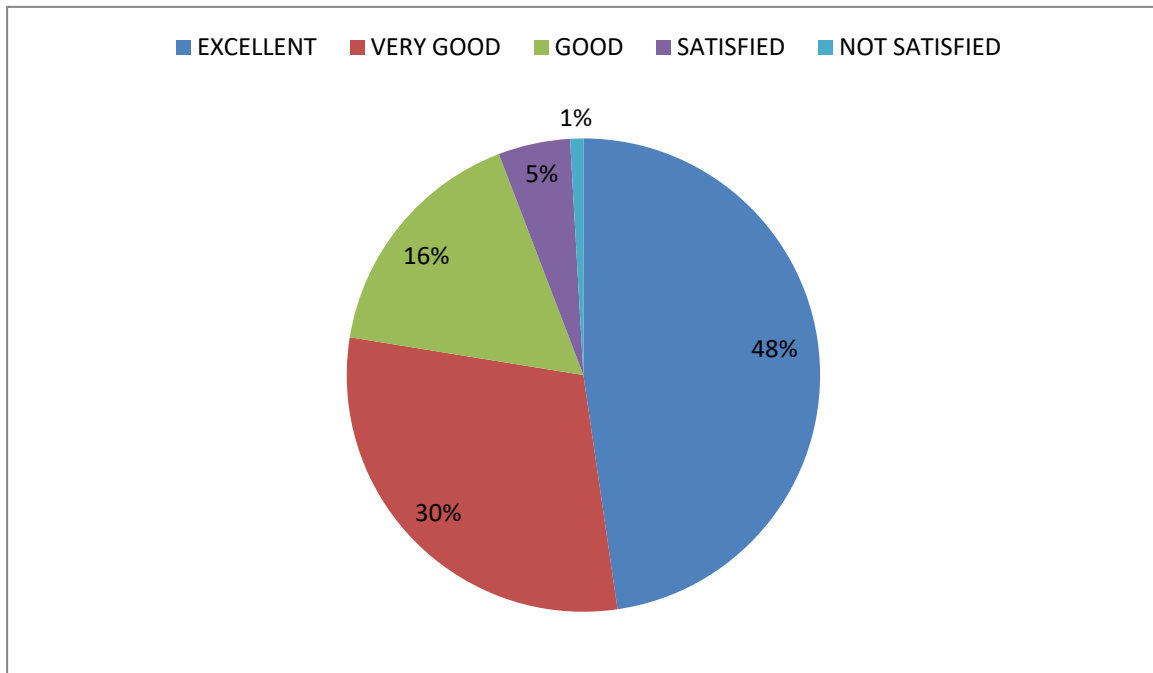

PARENTS FEEDBACK 2023-2024

TEACHING LEARNING ENVIRONMENT

FACULTY APPROACHABILITY

ACADEMIC QUALITY OF THE INSTITUTION

■ EXCELLENT ■ VERY GOOD ■ GOOD ■ SATISFIED ■ NOT SATISFIED

DISCIPLINE IN THE CAMPUS

■ EXCELLENT ■ VERY GOOD ■ GOOD ■ SATISFIED ■ NOT SATISFIED