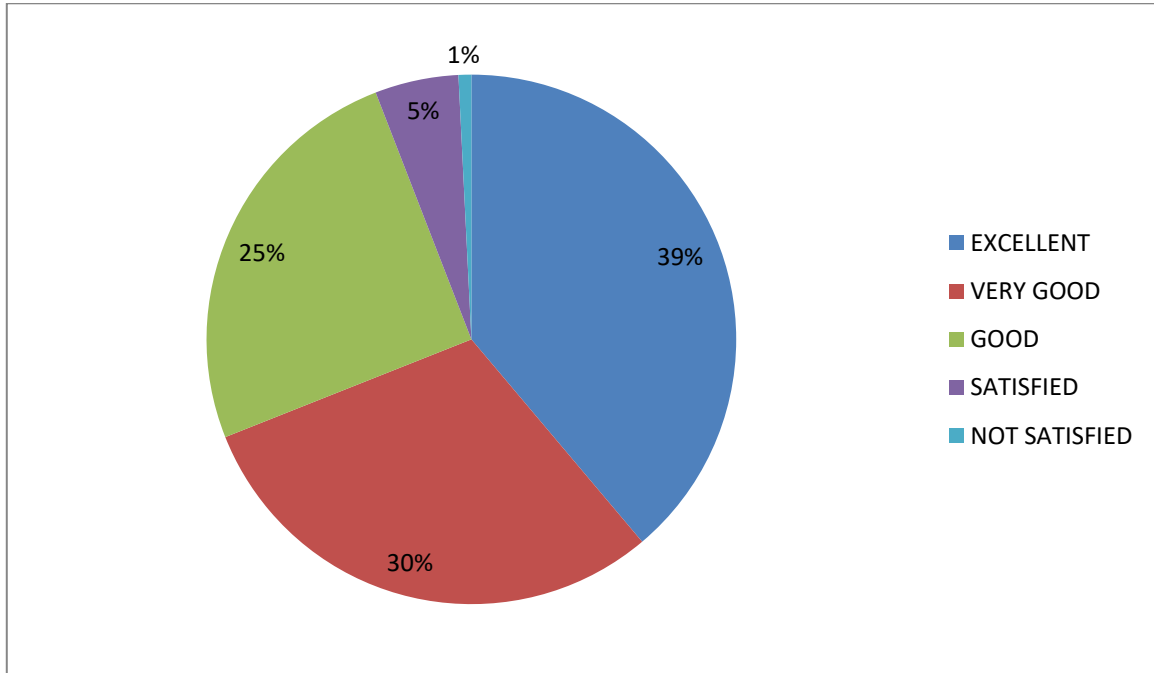

PARENTS FEEDBACK 2023-2024

TEACHING LEARNING ENVIRONMENT

FACULTY APPROACHABILITY

ACADEMIC QUALITY OF THE INSTITUTION

■ EXCELLENT ■ VERY GOOD ■ GOOD ■ SATISFIED ■ NOT SATISFIED

DISCIPLINE IN THE CAMPUS

■ EXCELLENT ■ VERY GOOD ■ GOOD ■ SATISFIED ■ NOT SATISFIED