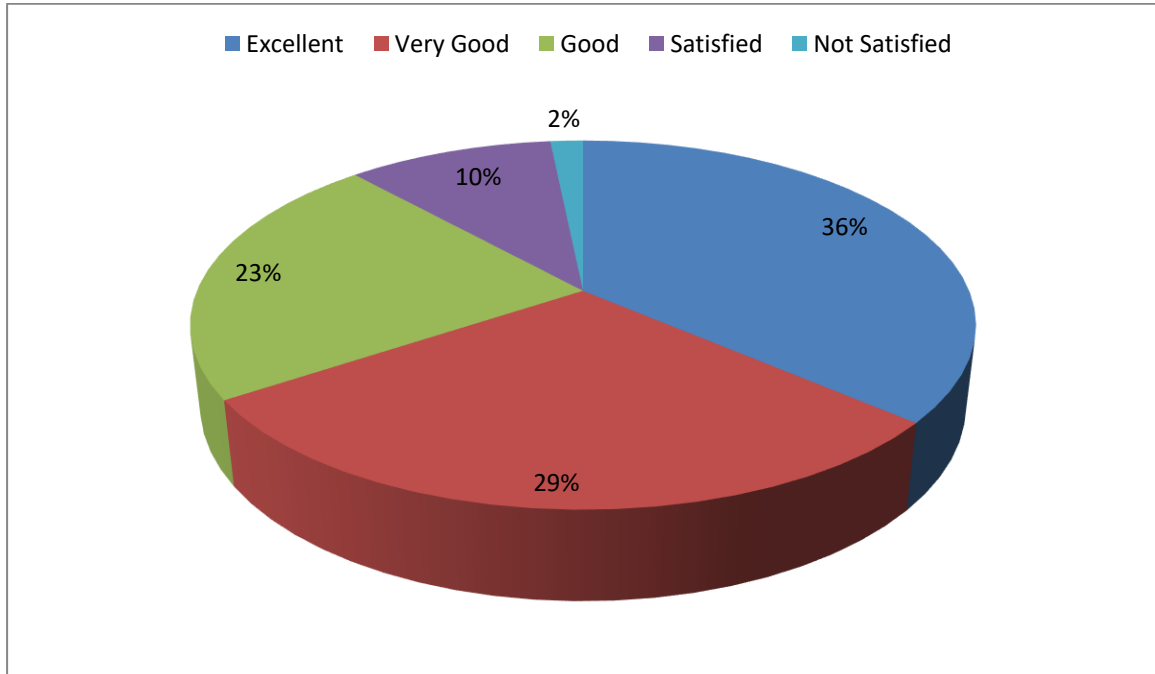

HOSTEL FACILITY

HOW FAR THE SUBJECTS TAUGHT ARE PROFESSIONAL?

OVERALL RATING ON YIMS

Principal
yuva kshētra
Institute of Management Studies
Ezhakkad(PO), Mundur, Palakkad(Dt.)
Kerala, India, Pin-678 631