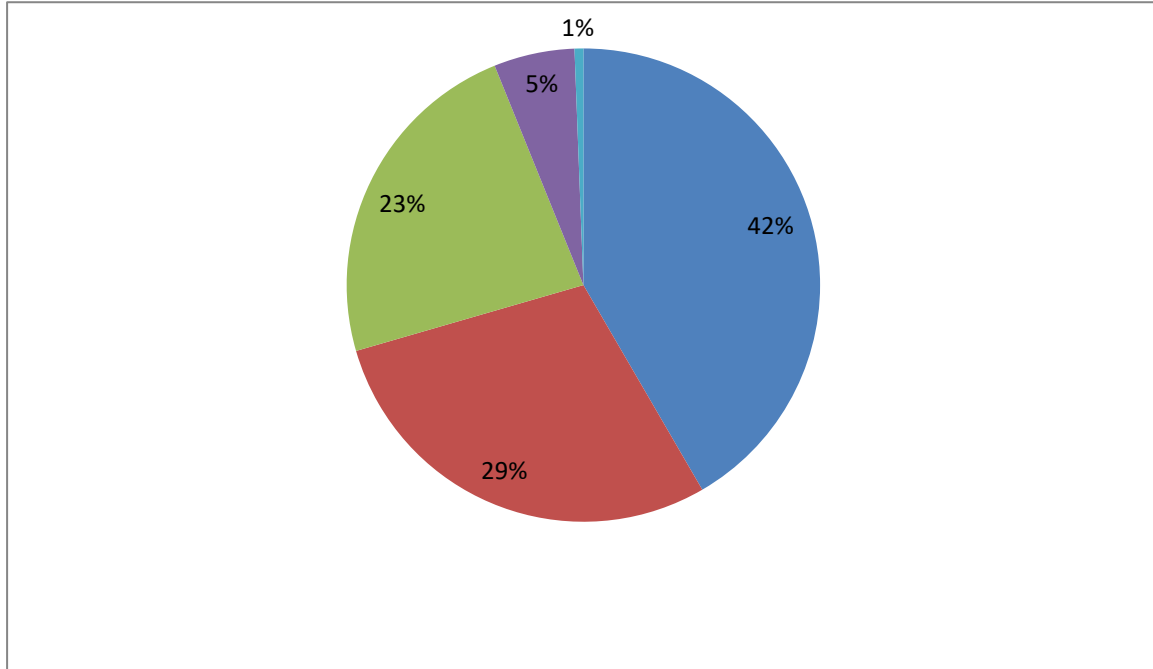

PARENTS FEEDBACK 2023-2024

TEACHING LEARNING ENVIRONMENT

FACULTY APPROACHABILITY

ACADEMIC QUALITY OF THE INSTITUTION

■ EXCELLENT ■ VERY GOOD ■ GOOD ■ SATISFIED ■ NOT SATISFIED

DISCIPLINE IN THE CAMPUS

■ EXCELLENT ■ VERY GOOD ■ GOOD ■ SATISFIED ■ NOT SATISFIED