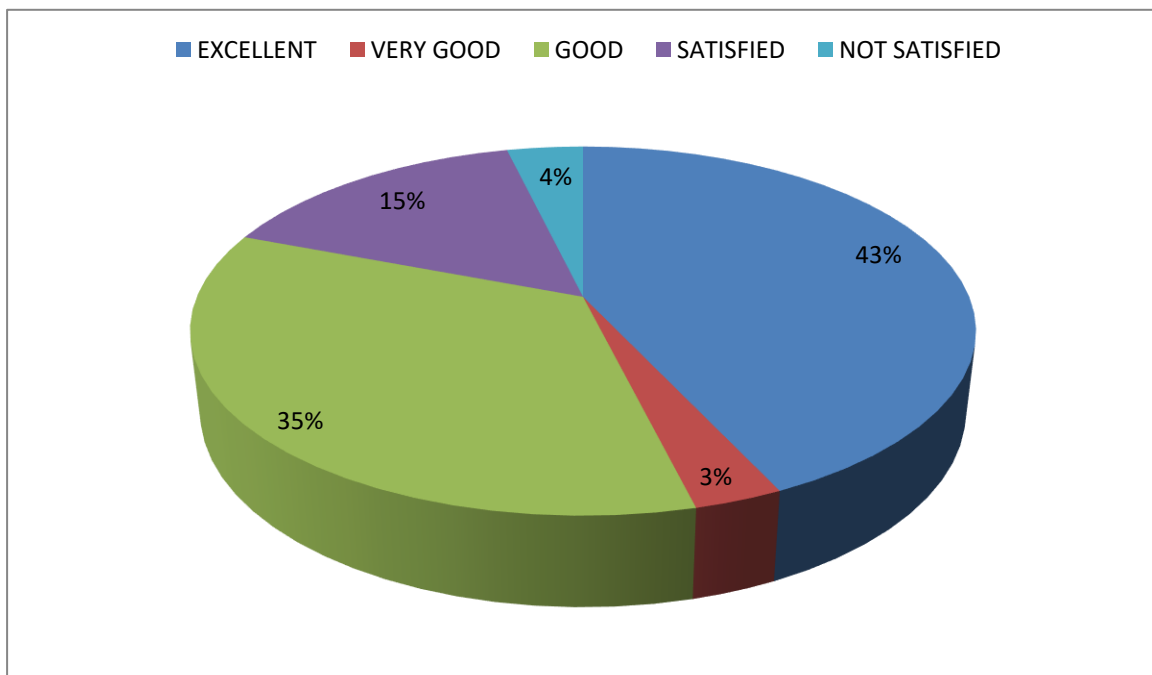

EXTENSION ACTIVITIES OF THE INSTITUTION