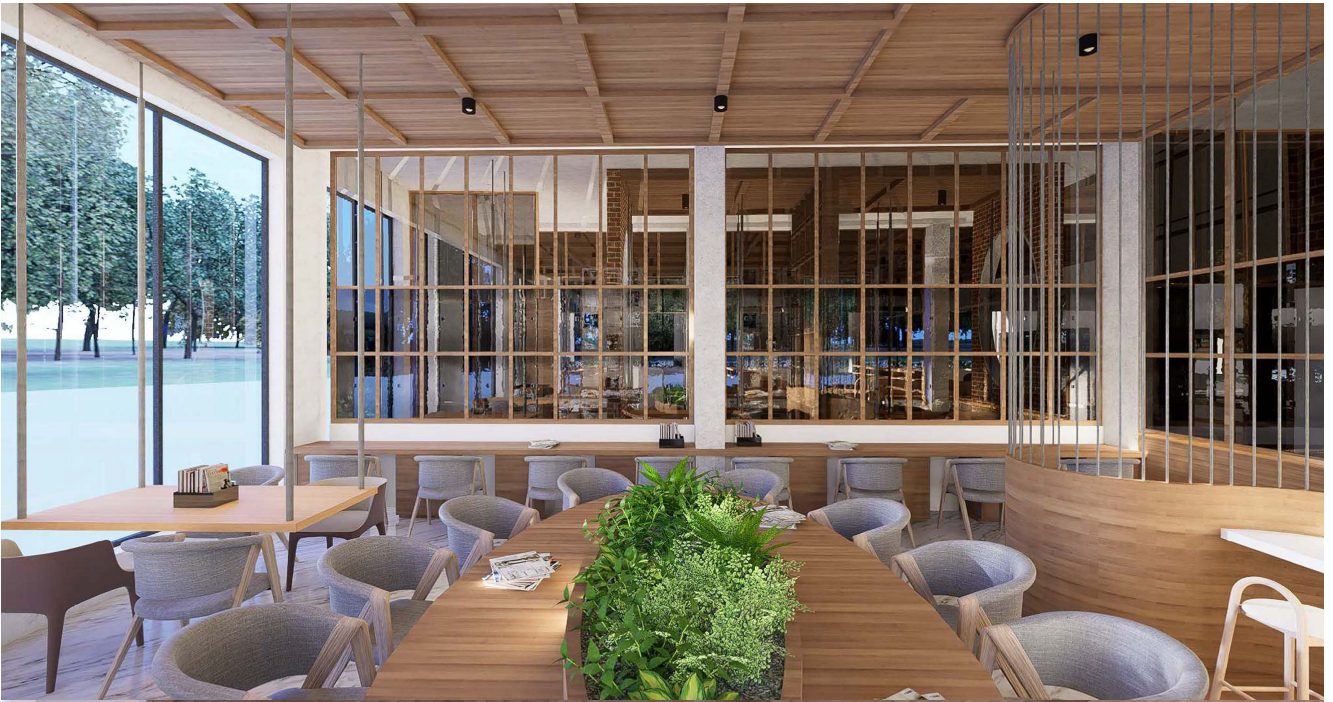

INTERIOR 3D PLAN

Principal
yuva kshetra
Institute of Management Studies
Ezhakkad(PO), Mundur, Palakkad(Dt.)
Kerala, India. Pin-678 631