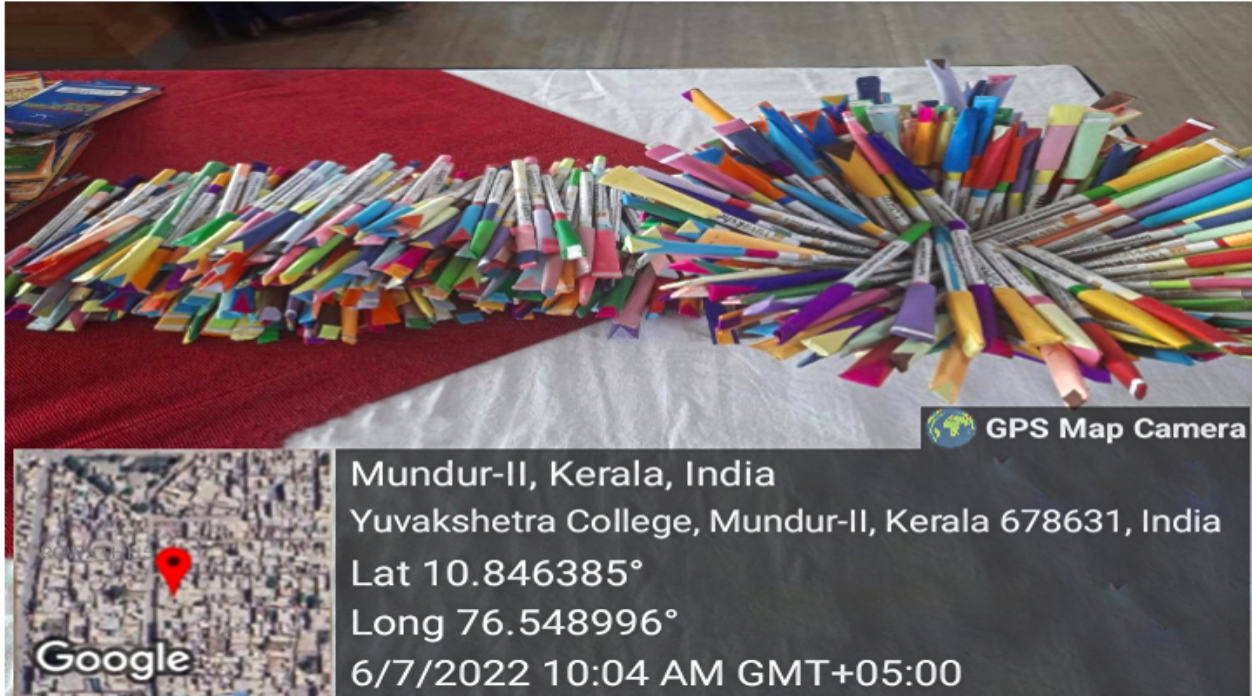

Soft Skill Development Programme to encourage the use of seed paper pens towards an initiative to reduce plastics

The Department of Computer Science, in association with IQAC, organized a Soft skill development program on “seed pen manufacturing” for all students. Under this program, students manufactured more than 1000 seed pens, and the product was used to welcome the first-year students in "INIZIO".

Principal
yuva kshētra
Institute of Management Studies
Ezhakkad(PO), Mundur, Palakkad(Dt.)
Kerala, India, Pin-678 631