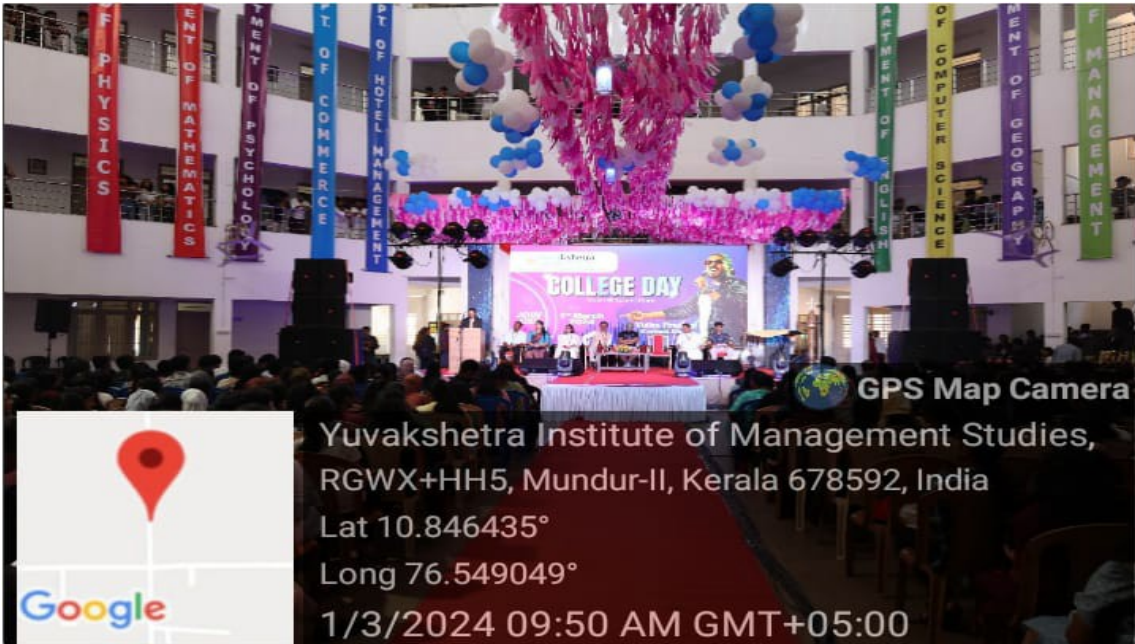

Open Auditorium

Christ Hill Square

Principal
yuva kshētra
Institute of Management Studies
Ezhakkad(PO), Mundur, Palakkad(Dt.)
Kerala, India, Pin-678 631