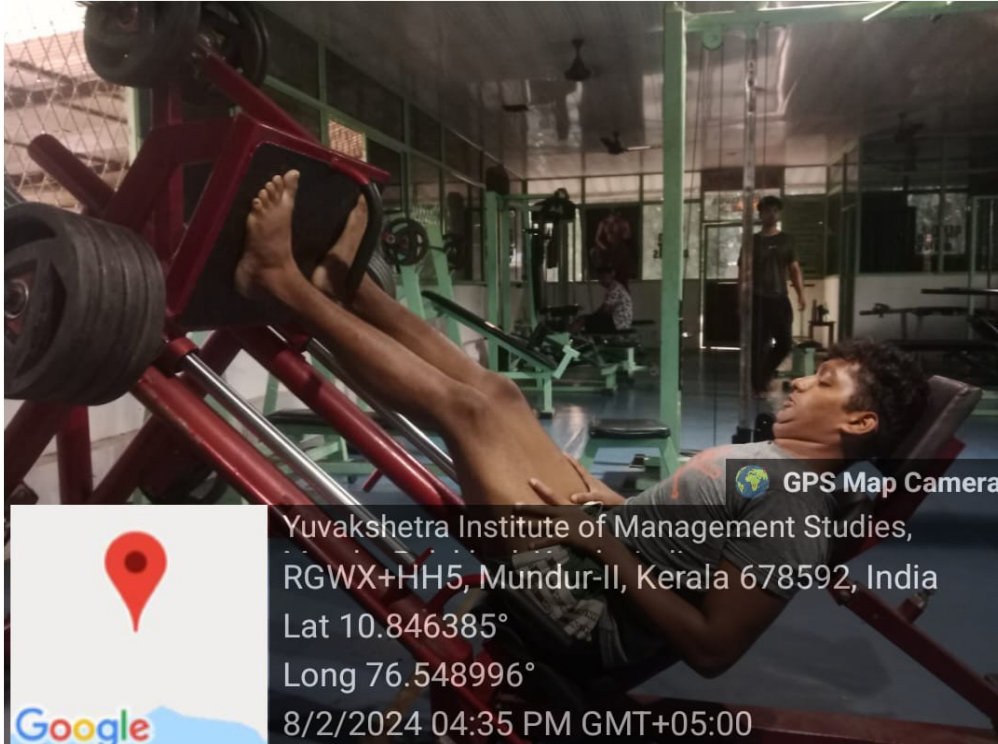

ACCREDITED BY NAAC WITH B+ GRADE (1st CYCLE)

Affiliated to the University of Calicut & Managed by the Diocese of Palghat

Indoor

SPORTS

Sl.No.	Name	Area
1	Fitness center (Gymnasium)	400 m ²
2	Badminton(2)	81.75 m ² x 2
3	Table Tennis	18 m ²
4	Chess	
5	Caroms	