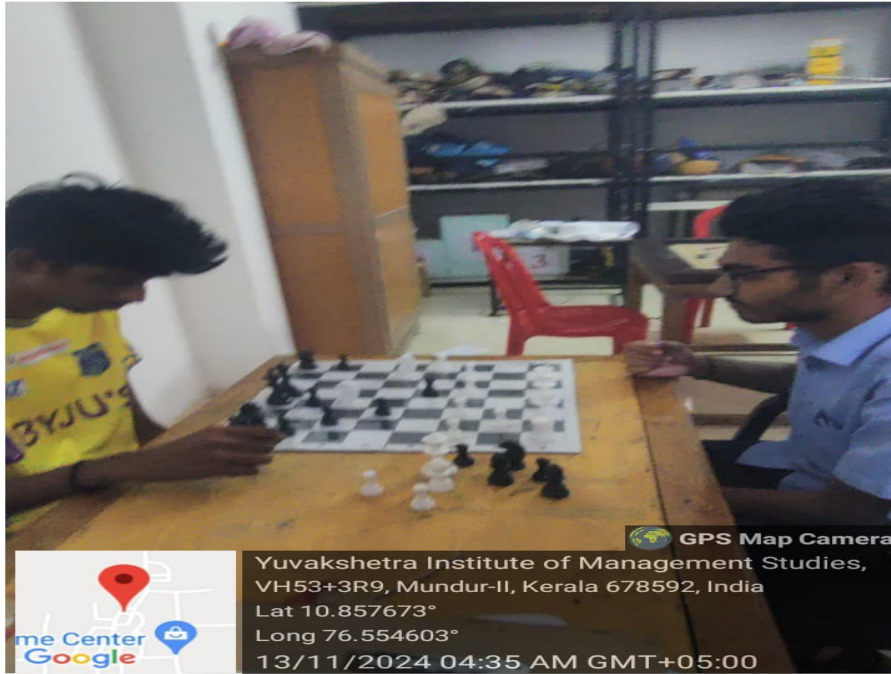

yuvakshetra®

Institute of Management Studies (YIMS)
Ezhakkad, Mundur, Palakkad - 678631, Kerala.

ACCREDITED BY NAAC WITH B+ GRADE (1st CYCLE)

Affiliated to the University of Calicut & Managed by the Diocese of Palghat

Chess