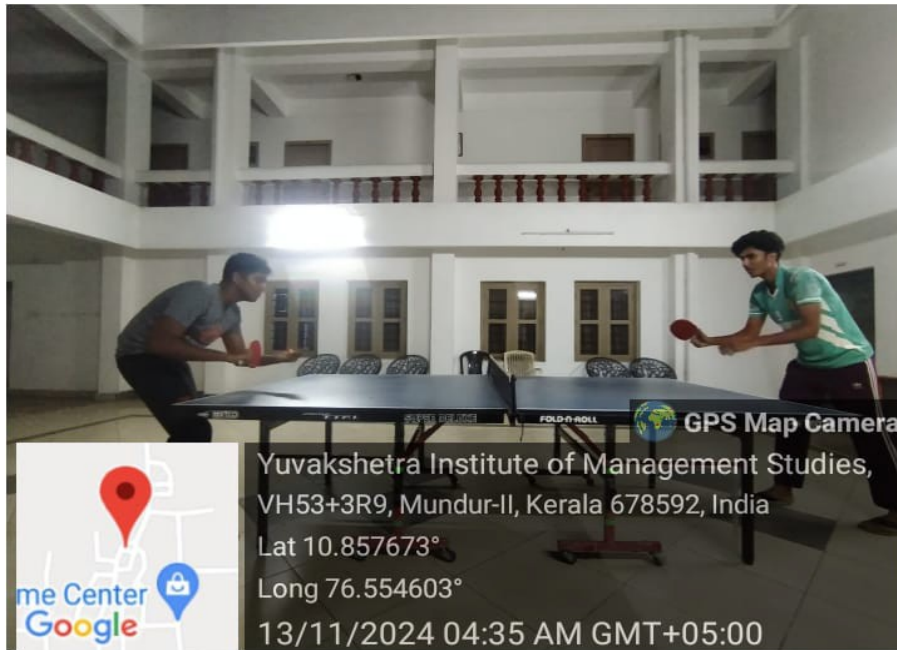

GPS Map Camera
Yuvakshetra Institute of Management Studies,
VH53+3R9, Mundur-II, Kerala 678592, India
Lat 10.857673°
Long 76.554603°
13/11/2024 04:35 AM GMT+05:00

Table Tennis

www.yuvakshetra.org

Principal
yuvakshētra
Institute of Management Studies
Ezhakkad(PO), Mundur, Palakkad(Dt.)
Kerala, India, Pin-678 631