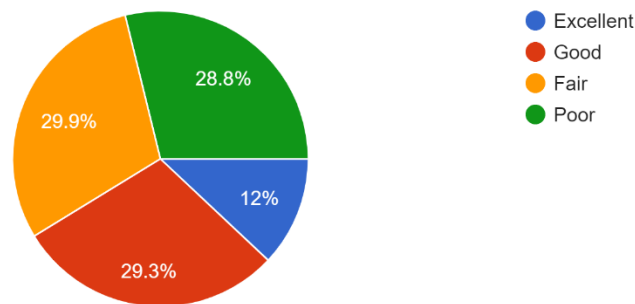

Has the Placement Cell provided sufficient Off campus placement opportunities?

475 responses