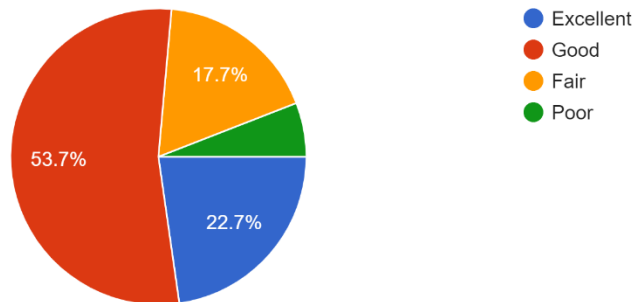

475 responses

How do you rate student teacher relationship in YIMS as a whole?

475 responses

How do you rate the academic initiatives taken by the college to bridge the gap between industry & academia?

475 responses