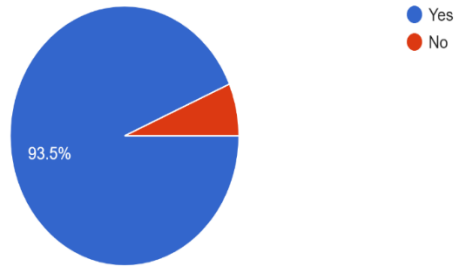

Alumni Feedback Responses (2020-21)

Do you feel that adequate knowledge was gained during your course of study?

475 responses

Is knowledge gained in YIMS relevant in your present job?

475 responses

Were the faculty members cooperative for academic support and overall development?