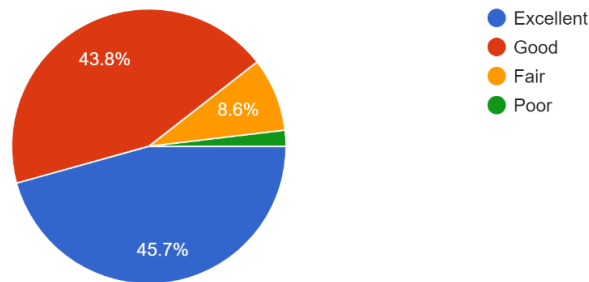

Were the faculty members cooperative for academic support and overall development?

475 responses