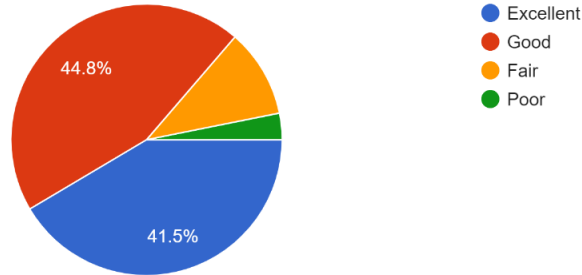

How do you rate student teacher relationship in YIMS as a whole?

475 responses