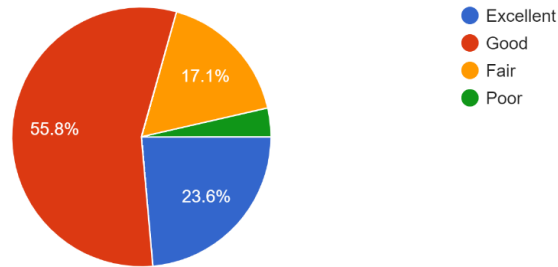

Alumni Feedback Responses (2020-21)

Do you feel that adequate knowledge was gained during your course of study?

475 responses

Is knowledge gained in YIMS relevant in your present job?

475 responses

Were the faculty members cooperative for academic support and overall development?