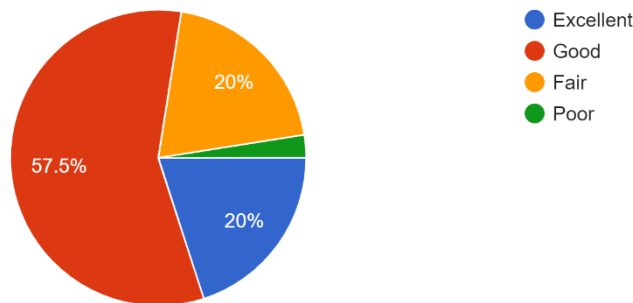

## Alumni Feedback Form 2023-24

Do you feel that adequate knowledge was gained during your course of study?

160 responses

Is knowledge gained in YIMS relevant in your present job?

160 responses

Were the faculty members cooperative for academic support and overall development?