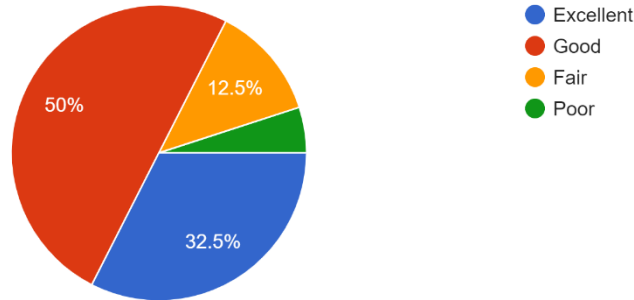

How do you rate student teacher relationship in YIMS as a whole?

160 responses