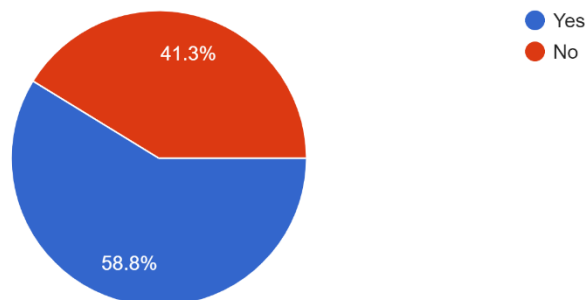

Have you availed career counseling and guidance for higher studies from Placement Cell?

160 responses