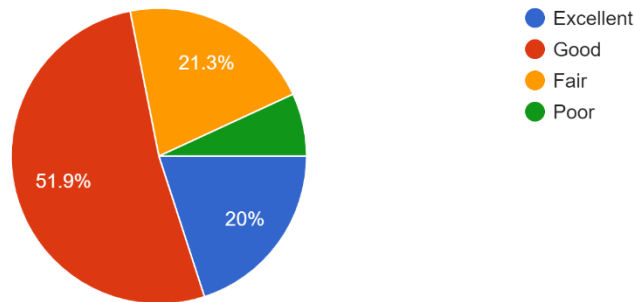

160 responses

How do you rate student teacher relationship in YIMS as a whole?

160 responses

How do you rate the academic initiatives taken by the college to bridge the gap between industry & academia?

160 responses