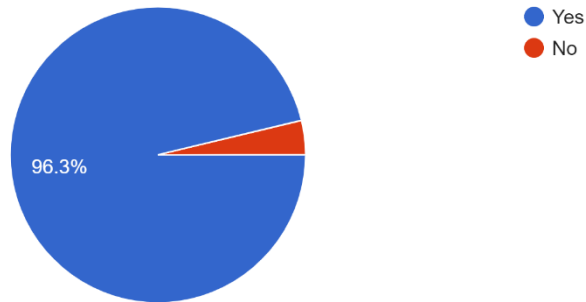

160 responses

Will you recommend your relative/friends to enroll at YIMS?

160 responses

Does the college provide the facilities like hostel, canteen etc to the students

160 responses

**Principal**  
**yuva kshētra**  
Institute of Management Studies  
Ezhakkad(PO), Mundur, Palakkad(Dt.)  
Kerala, India, Pin-678 631