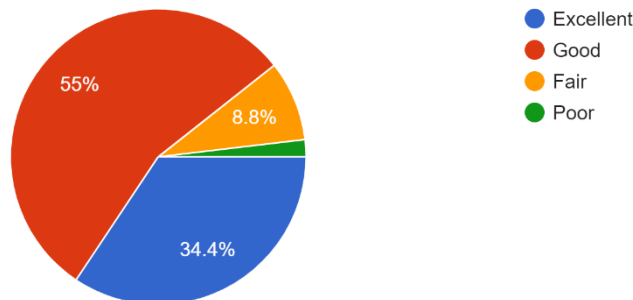

Were the faculty members cooperative for academic support and overall development?

160 responses