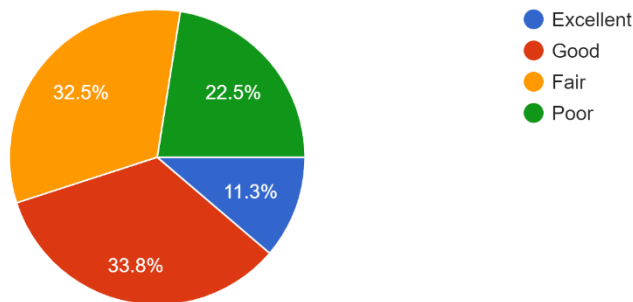

Has the Placement Cell provided sufficient Off campus placement opportunities?

160 responses