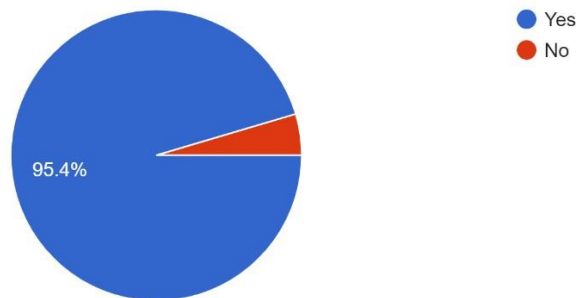

Do you feel proud to be associated with YIMS as Alumni?

131 responses