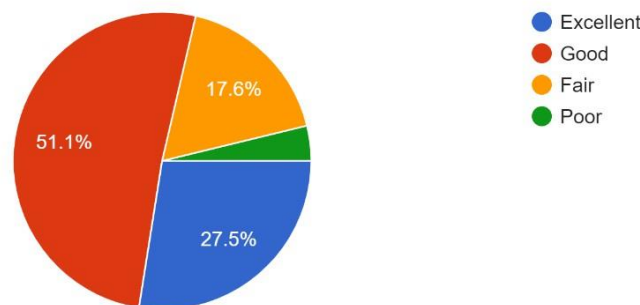

Is knowledge gained in YIMS relevant in your present job?

131 responses