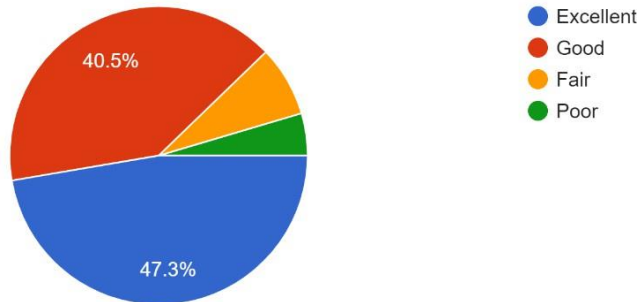

How do you rate student teacher relationship in YIMS as a whole?

131 responses