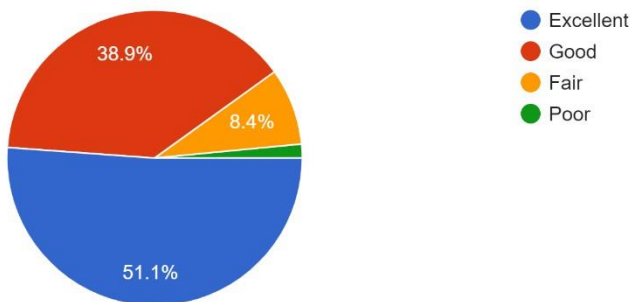

1.4.1 – Institution obtains feedback on the academic performance and ambience of the institution from various stake holders such as Students, Teachers, Employers, Alumni etc.

Alumni Feedback- Graphical Analysis - 2022-23

Do you feel that adequate knowledge was gained during your course of study?

131 responses

Were the faculty members cooperative for academic support and overall development?

131 responses

Is knowledge gained in YIMS relevant in your present job?