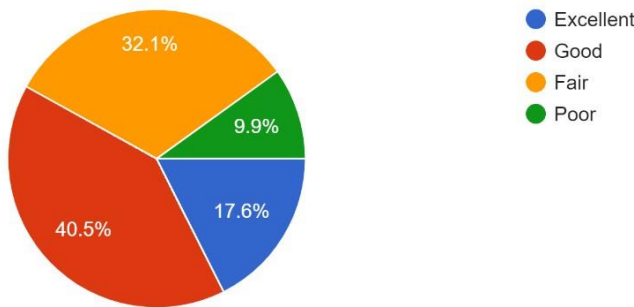

Has the Placement Cell provided sufficient Off campus placement opportunities?

131 responses