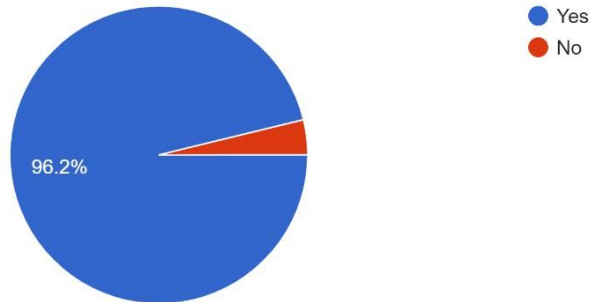

1.4.1 – Institution obtains feedback on the academic performance and ambience of the institution from various stake holders such as Students, Teachers, Employers, Alumni etc.

Alumni Feedback- Graphical Analysis - 2022-23

Do you feel that adequate knowledge was gained during your course of study?

131 responses

Were the faculty members cooperative for academic support and overall development?

131 responses

Is knowledge gained in YIMS relevant in your present job?