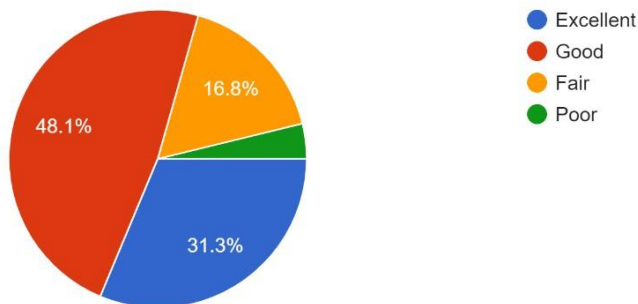

1.4.1 – Institution obtains feedback on the academic performance and ambience of the institution from various stake holders such as Students, Teachers, Employers, Alumni etc.

Alumni Feedback- Graphical Analysis - 2022-23

131 responses

How do you rate student teacher relationship in YIMS as a whole?

131 responses

How do you rate the academic initiatives taken by the college to bridge the gap between industry & academia?

131 responses