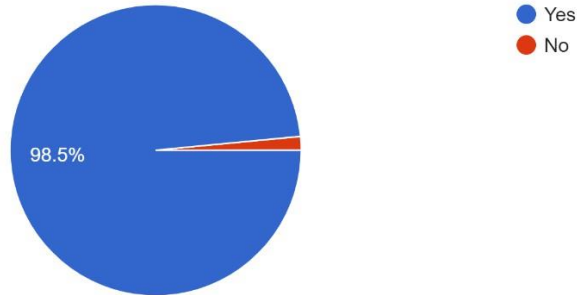

131 responses

Will you recommend your relative/friends to enroll at YIMS?

131 responses

Does the college provide the facilities like hostel, canteen etc to the students

131 responses

Principal
yuva kshetra
Institute of Management Studies
Ezhakkad(PO), Mundur, Palakkad(Dt.)
Kerala, India, Pin-678 631