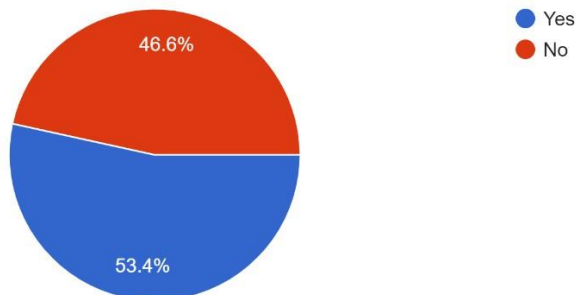

Have you availed career counseling and guidance for higher studies from Placement Cell?

131 responses